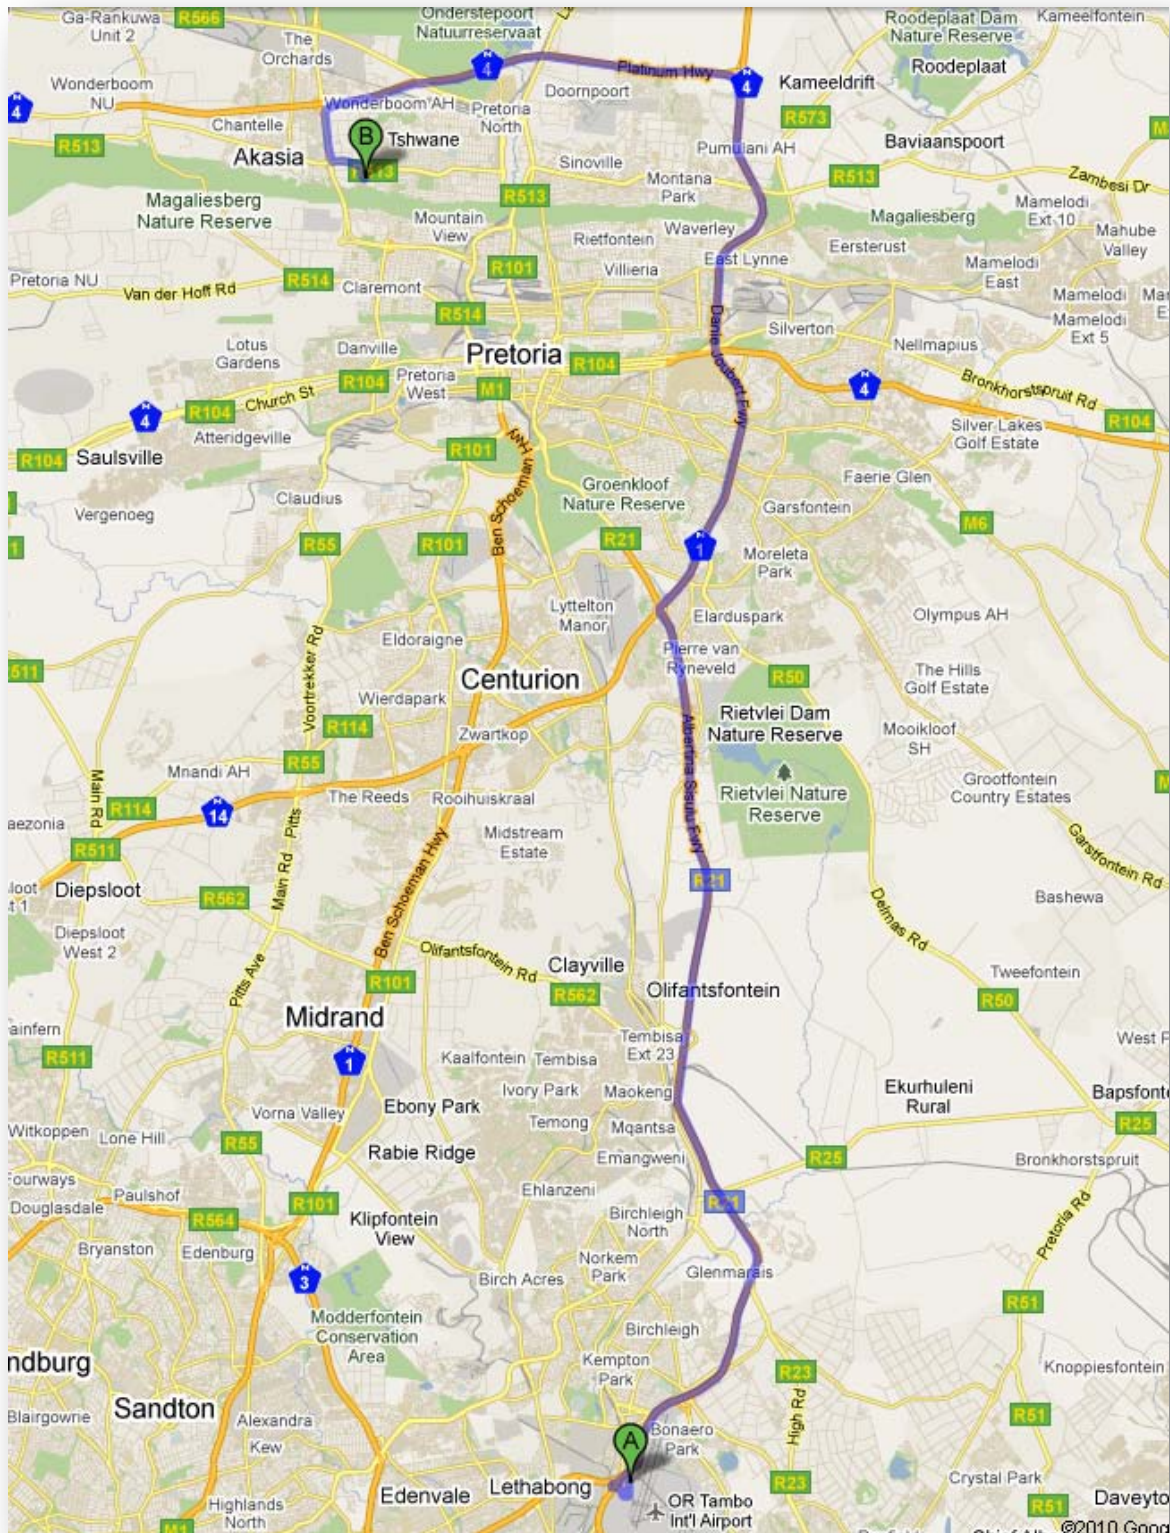

# DRIVING DIRECTIONS TO PETRO'S PLACE GUEST HOUSE

From O.R. Tambo International Airport, Kempton Park

*81,2 km – about 48 mins*

O.R. Tambo International Airport  
Kempton Park

1. Head south 650 m
2. Take the 2nd right 350 m
3. Take the ramp to Albertina Sisulu Fwy/R21 220 m
4. Keep left at the fork to continue toward Albertina Sisulu Fwy/R21 and merge onto Albertina Sisulu Fwy/R21 600 m
5. Take the exit onto R21 36,2 km
6. Take exit 134 to merge onto Danie Joubert Fwy/N1 toward Polokwane  
Partial toll road 22,5 km
7. Slight left at Platinum Hwy/N4 (signs for Rustenburg)  
Toll road 16,1 km
8. Take exit 272-Winternest Interchange to merge onto John Vorster Dr/R80 toward John Vorster Dr/Pretoria 2,4 km
9. Take the R513 ramp to Brits Rd 600 m
10. Turn left at Brits Rd/R513 1,1 km
11. Turn right at Main St  
Destination will be on the right 500 m

Petro's Place Guest House  
127 Main Str  
Akasia 0182